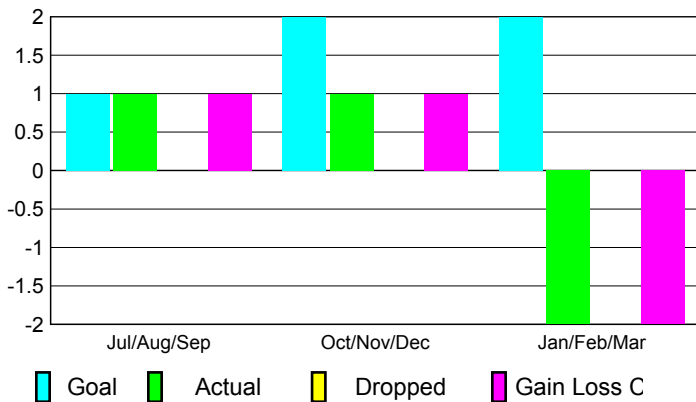

2008-2009 GMT Quarterly Report for District (or Undistricted) District 355 H

GMT: **BYEONG-DEOK KIM**

Location: **REPUBLIC OF KOREA**

GMT CA: **5**

CLUBS

Club Results 2008-2009

Clubs 2007-2008

Month	New Club	Actual New	Actual Dropped	Gain/Loss of	Gain/Loss of
	Goal	New Clubs	Dropped Clubs	Clubs	Clubs
Jul/Aug/Sep	1	1	0	1	0
Oct/Nov/Dec	2	1	0	1	-1
Jan/Feb/Mar	2	-2	0	-2	0
Totals	5	0	0	0	-1

Club Results 2008-2009

Goal, New, Dropped, Gain/Loss