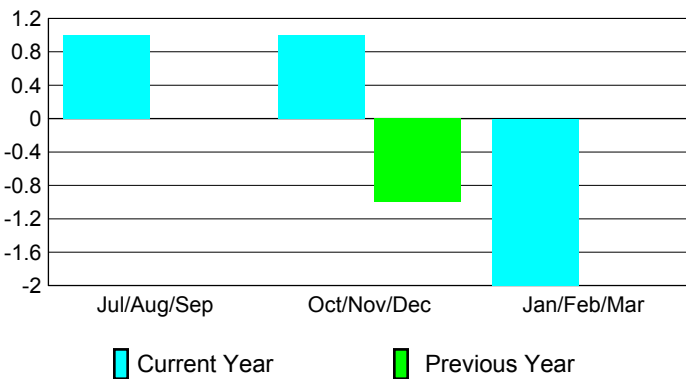

Comparison of Club Gain/Loss

Current Year Compared to the Previous Year