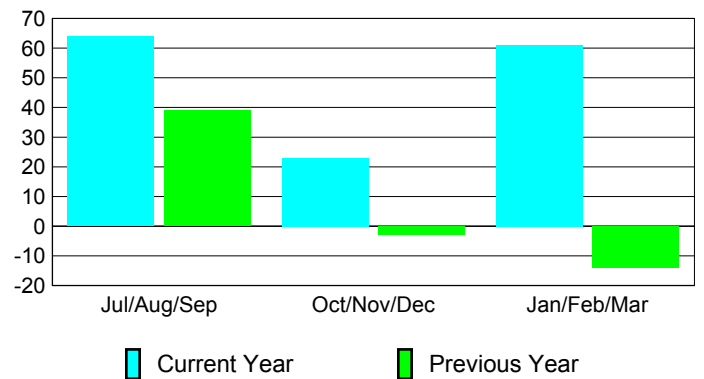

Comparison of Membership Gain/Loss

Current Year Compared to the Previous Year